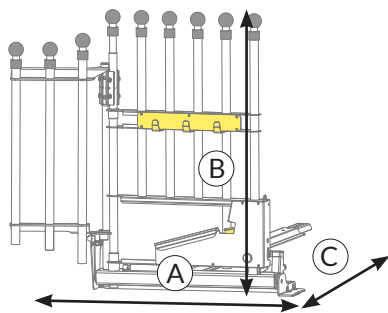

## Sizing guide

### SINGLE

	A	B	C
WING TYPE	MIN-MAX	MIN-MAX	MIN-MAX
3 Pipes	535-720	555-960	depending on the chosen VarioDivider
All measurements in mm			

### DOUBLE

	A	B	C
WING TYPE	MIN-MAX	MIN-MAX	MIN-MAX
3 Pipes	920-1280	555-960	600-1500
All measurements in mm			