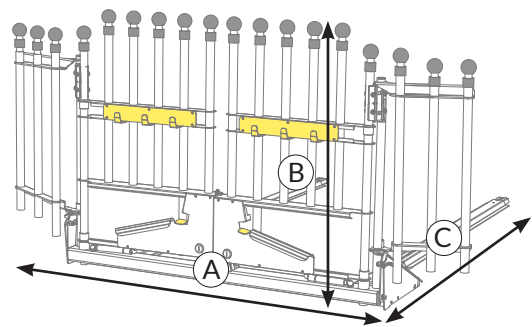

## Sizing guide

### SINGLE

	A	B	C
WING TYPE	MIN-MAX	MIN-MAX	MIN-MAX
3 Pipes	535-720	555-960	depending on the chosen VarioDivider
All measurements in mm			

### DOUBLE

	A	B	C
WING TYPE	MIN-MAX	MIN-MAX	MIN-MAX
3 Pipes	920-1280	555-960	600-1500
All measurements in mm			