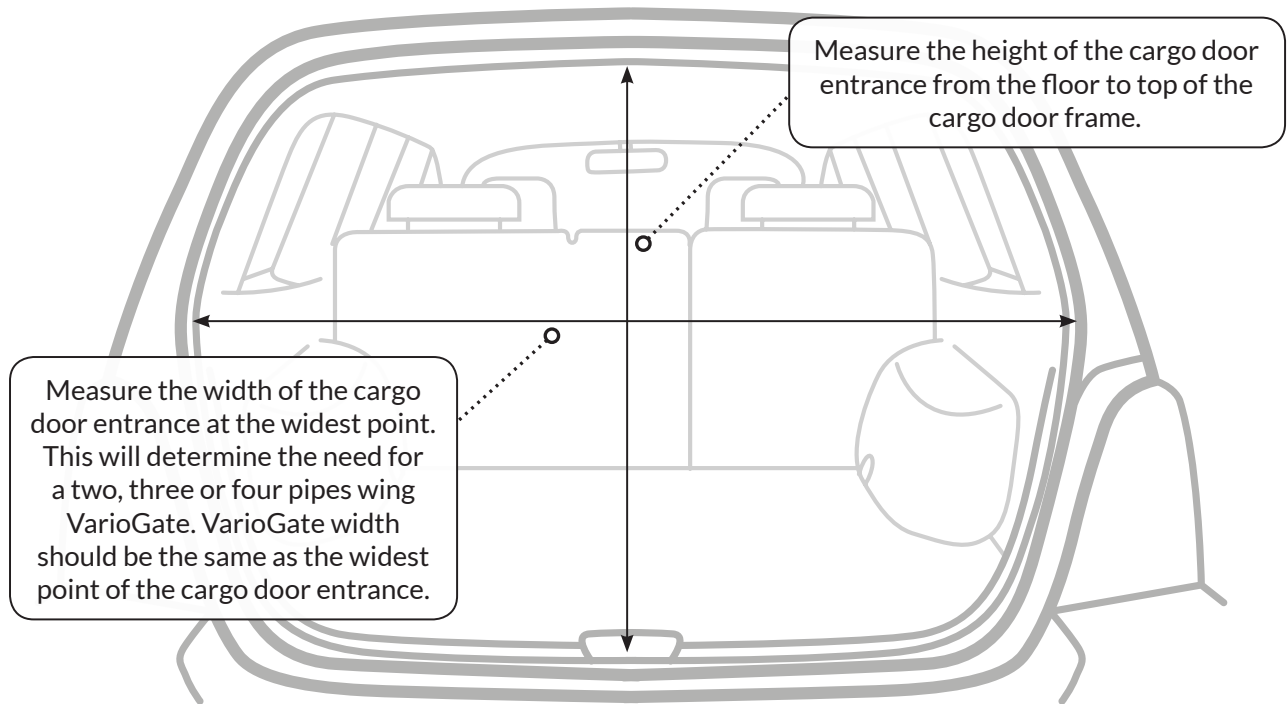

## Sizing guide

### SINGLE

	A	B	C
WING TYPE	MIN-MAX	MIN-MAX	MIN-MAX
3 Pipes	535-720	555-960	depending on the chosen VarioDivider
All measurements in mm			

### DOUBLE

	A	B	C
WING TYPE	MIN-MAX	MIN-MAX	MIN-MAX
3 Pipes	920-1280	555-960	600-1500
All measurements in mm			